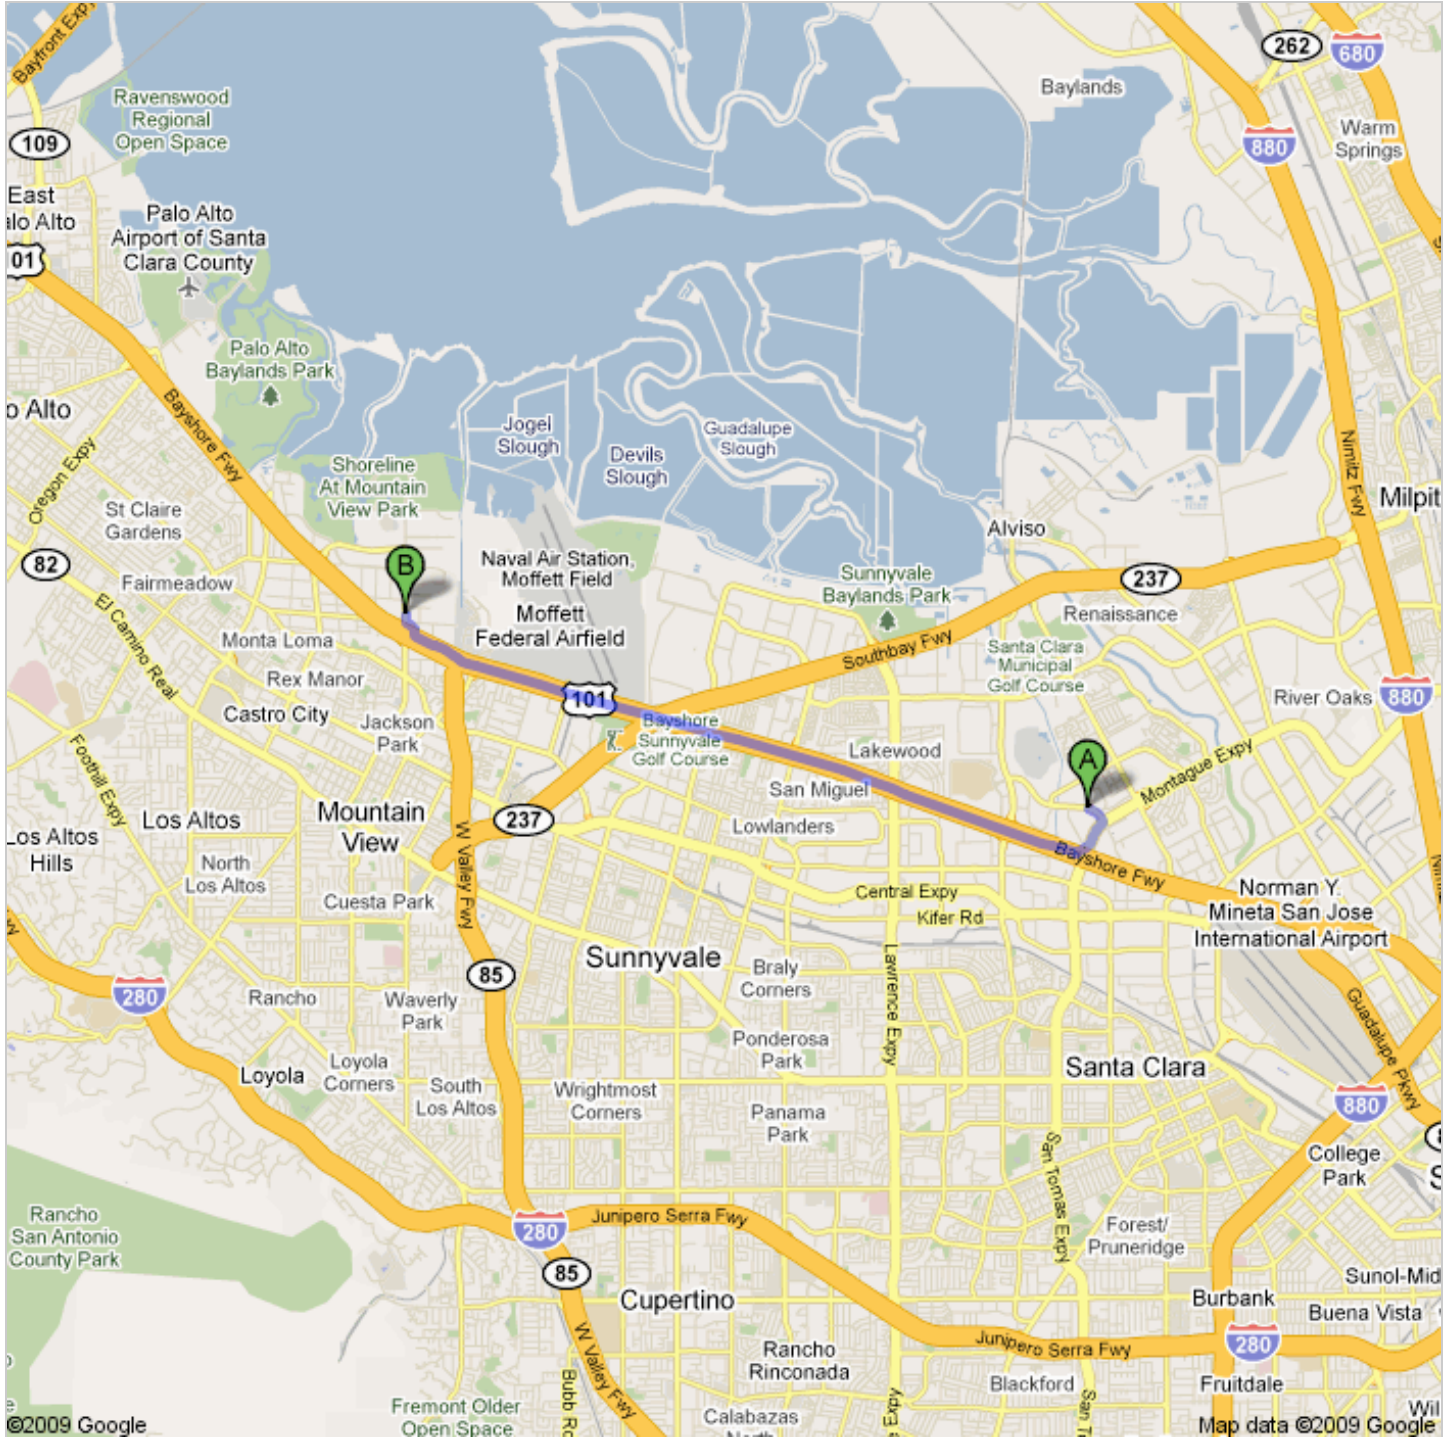

Directions to Computer History Museum

1401 N Shoreline Blvd, Mountain View, CA 94043 - (650) 810-1010

7.3 mi - about 10 mins

Save trees. Go green!

Download Google Maps on your phone at google.com/gmm

 Intel Museum
2200 Mission College Blvd, Santa Clara, CA 95054-1549 - (408) 765-0503

1. Head **east** on **Mission College Blvd** toward **Burton Dr** go 0.2 mi
total 0.2 mi
-  2. Take the 1st **right** onto **Montague Expy** go 0.2 mi
About 1 min total 0.4 mi
-  3. Merge onto **US-101 N** via the ramp to **San Francisco** go 6.0 mi
About 7 mins total 6.5 mi
-  4. Take exit **399A** for **Shoreline Blvd** go 0.7 mi
About 1 min total 7.2 mi
-  5. Turn **right** at **N Shoreline Blvd** go 367 ft
About 1 min total 7.3 mi

 Computer History Museum
1401 N Shoreline Blvd, Mountain View, CA 94043 - (650) 810-1010

These directions are for planning purposes only. You may find that construction projects, traffic, weather, or other events may cause conditions to differ from the map results, and you should plan your route accordingly. You must obey all signs or notices regarding your route.

Map data ©2009 , Google